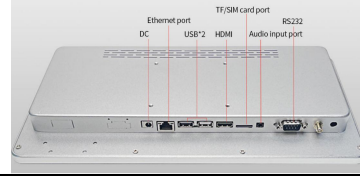

**10.1/15.6/21.5 inch Optical Touch Screen Android AIO PC With card swiping function
(M1001/1560/2150-D)**

System	CPU	1. RK3288 Quad core Cortex A17 2. RK3568 Quad core Cortex-A55 3. RK3399 Six core Dual core Cortex-A72+Quad core Cortex-A53 4. RK3576 Eight core Quad-core Cortex-A72 + Quad-core Cortex-A53
	RAM	2GB / 4GB
	Internal memory	16GB / 32GB
	Operation system	Android 10 (RK3288) / Android 11 (RK3568) / Android 11 (RK3399) / Android 14 (RK3576)
Display	Screen	10.1/15.6/21.5"LCD IPS panel
	Resolution	1280x800/1920x1080 @60Hz
	Brightness	350cd /m2 (1000cd /m2 option)
	Contrast	1000:1
	dot pitch	0.297×0.297
	Viewing angles	178°/178°
	Color	16.7M
	Aspect Ratio	16.9
Network	WiFi	2.4G/5G Dual WIFI
	Ethernet	10M/100M/1000M
	Bluetooth	Bluetooth 4.2
Interface	Power	DC power input
	USB	USB Host 2.0 *2
	RJ45	Ethernet function only
	HDMI	HDMI Port
	Card slot	TF/SIM card port
	Serial interface	RS232
Multi-Media	Audio	Audio inputport
	Video	MPEG-1,MPEG-2,MPEG-4,H.263,H.264,VC1,RV etc.,support up to 4K
	Picture	JPEG, JPG
Other functions	Power consumption	36W
	Speakers	Built-in 2×2W speakers
	Camera(Optional)	2.0MP/5.0MP , Front Camera
	VESA	75*75 or 100*100 mm
	Micphone	Built-in MIC
	OSD language	Multi OSD language
	Color	White / Black
Accessories	Adapter	Adapter, 12V/3A
	User manual	One